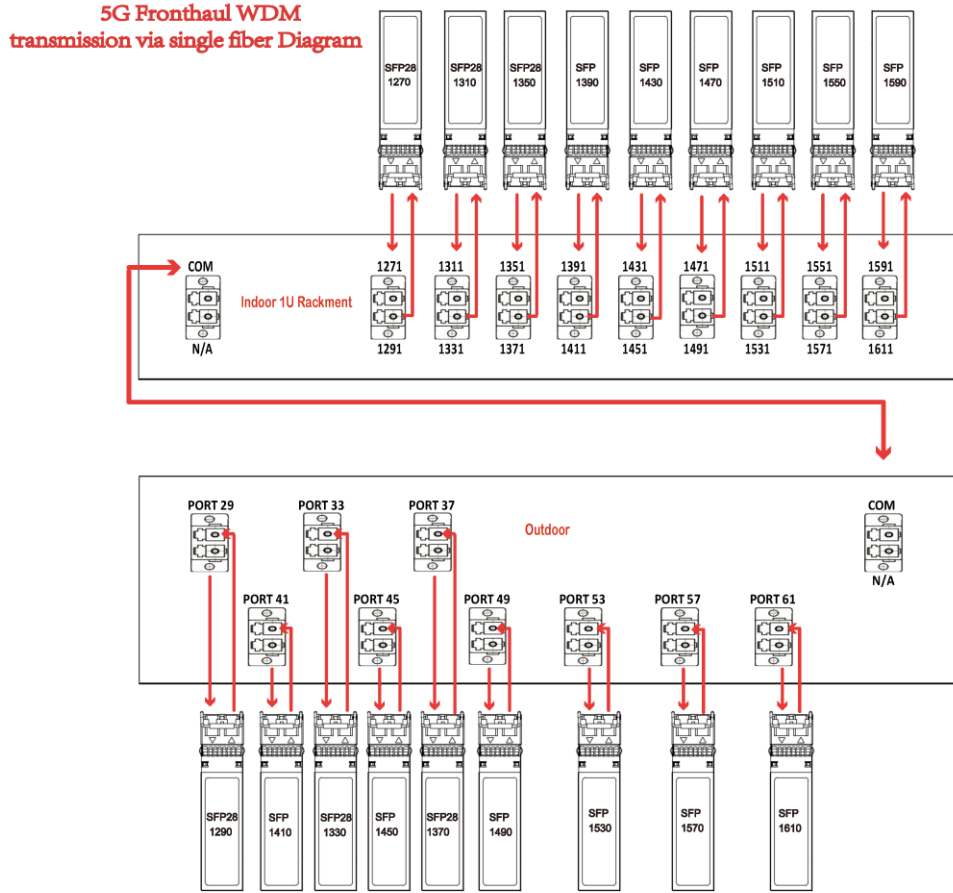

Indoor 18CH Simplex CWDM MUX BOX SPECIFICATION
Single Fiber CWDM Indoor unit
CLCWMUX18CHS-LF

Description

CCWDM 18 channel 1271-1611nm Simplex MUX BOX 1U rack type with LC/UPC connectors.
Compact Coarse Wavelength Division Multiplexer (CCWDM) is a mini CWDM module with a compact case size design and features a free-space structure. It multiplexes CWDM wavelengths (from 1271 to 1611) to a single fiber.

Compliance

- Compliant with ITU-T G694.2
- Telcordia GR-63
- Compliant with CE, RoHS

Ordering Information:

Part Number	Description	Note
CLCWMUX18CHS-LF	18CH CWDM MUX Single Fiber, LC/UPC, 1U Tx/Rx = 1271/1291; 1311/1331; 1351/1371; 1391/1411; 1431/1451; 1471/1491; 1511/1531; 1551/1571; 1591/1611 nm.	

Performance Specifications

Operating Wavelength (nm)	CCWDM 18CH (1271~1611nm)	
Channel Spacing	20nm	
Channel Passband (@-0.5dB bandwidth (nm))	CWL+/-6.5nm	
Insertion Loss (dB)	≤ 3.0	
Channel Ripple (dB)	≤ 0.5	
PDL (dB)	< 0.2	
PDM (ps)	< 0.2	
Isolation	Adjacent (dB)	≥ 30
	Non-adjacent (dB)	≥ 45
Directivity (dB)	> 50	
Return Loss (dB)	> 45	
Fiber Type	SMF- G657A1	
Connector	LC/ UPC	
Maximum Power Handling (mW)	500	
Operating Temperature	- 5°C~ +70°C	
Storage Temperature	- 40°C~ +85°C	
Dimension (mm)	Indoor 1U rack 19inch	
Protection	IP25	
Casing material	Metal, powder-coated.	
Compatibility	Compatibility requirements for 3G, 4G, and 5G devices from Nokia, Ericsson, Huawei, and ZTE.	

Typical Application Diagram

Connection instructions

Spectral Diagram (Typical of 18 channel CWDM)

CONTACT:

Shenzhen C-Light Network Communication Co., Ltd
 4F East, Building 1, Shunheda Factory Plant, Liuxiangdong Industrial Park,
 Xili, Nanshan Dist, Shenzhen
 PR. China
 Tel: 86-755-2778-9180 Fax: 86-755-2778-9174
 E-mail: sales@c-light.com <http://www.c-light.com>