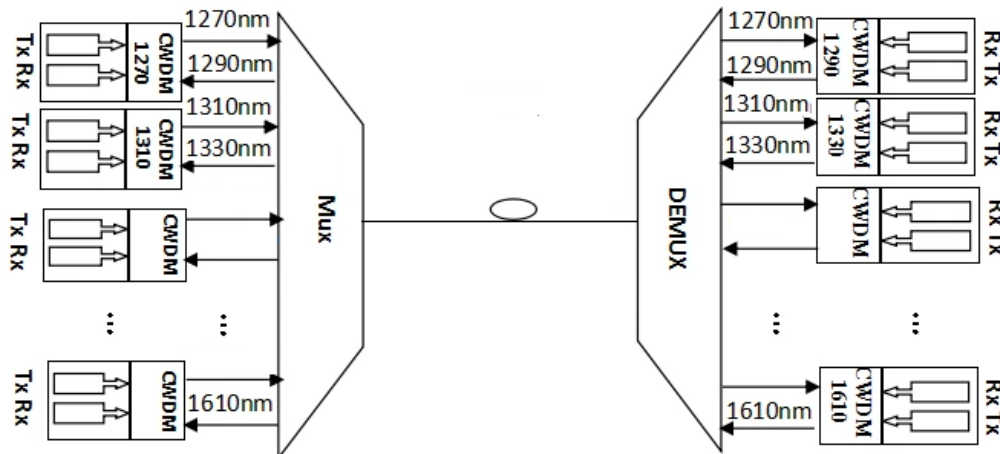

Ordering Information:

Part Number	Description	Note
CLCWMUX18CHS-LF	18CH CWDM MUX Single Fiber, LC/UPC, 1U Tx/Rx = 1271/1291; 1311/1331; 1351/1371; 1391/1411; 1431/1451; 1471/1491; 1511/1531; 1551/1571; 1591/1611 nm.	

Performance Specifications

Operating Wavelength (nm)	CCWDM 18CH (1271~1611nm)	
Channel Spacing	20nm	
Channel Passband (@-0.5dB bandwidth (nm))	CWL+/-6.5nm	
Insertion Loss (dB)	≤ 3.0	
Channel Ripple (dB)	≤ 0.5	
PDL (dB)	< 0.2	
PDM (ps)	< 0.2	
Isolation	Adjacent (dB)	≥ 30
	Non-adjacent (dB)	≥ 45
Directivity (dB)	> 50	
Return Loss (dB)	> 45	
Fiber Type	SMF- G657A1	
Connector	LC/ UPC	
Maximum Power Handling (mW)	500	
Operating Temperature	- 5°C~ +70°C	
Storage Temperature	- 40°C~ +85°C	
Dimension (mm)	Indoor 1U rack 19inch	
Protection	IP25	
Casing material	Metal, powder-coated.	
Compatibility	Compatibility requirements for 3G, 4G, and 5G devices from Nokia, Ericsson, Huawei, and ZTE.	

Typical Application Diagram