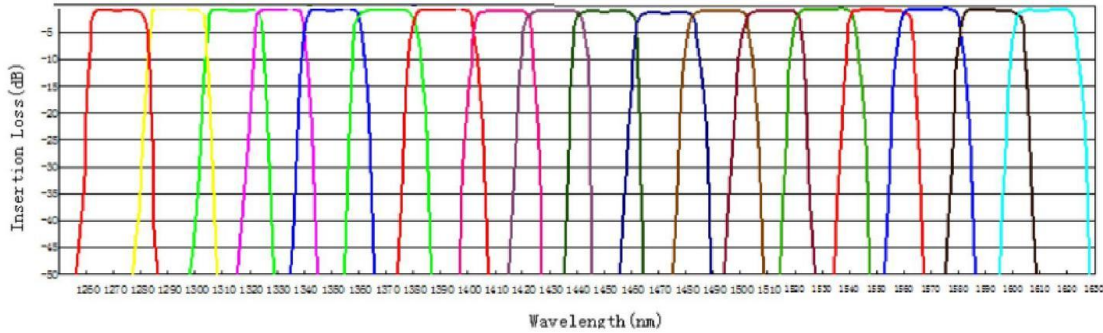

Spectral Diagram (Typical of 18 channel CWDM)

CONTACT:

Shenzhen C-Light Network Communication Co., Ltd
4F East, Building 1, Shunheda Factory Plant, Liuxiangdong Industrial Park,
Xili, Nanshan Dist, Shenzhen
PR. China
Tel: 86-755-2778-9180 Fax: 86-755-2778-9174
E-mail: sales@c-light.com <http://www.c-light.com>